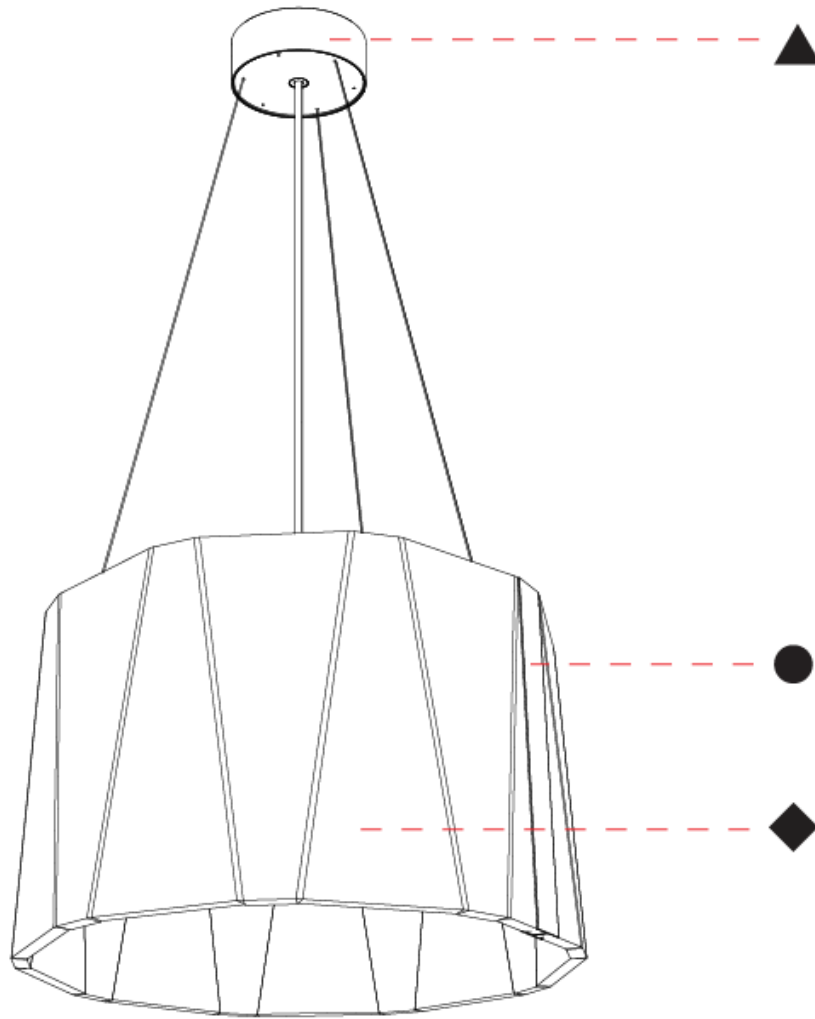

A3001058-

PROJECT
TYPE
SPECIFIER
QUANTITY
DATE

A