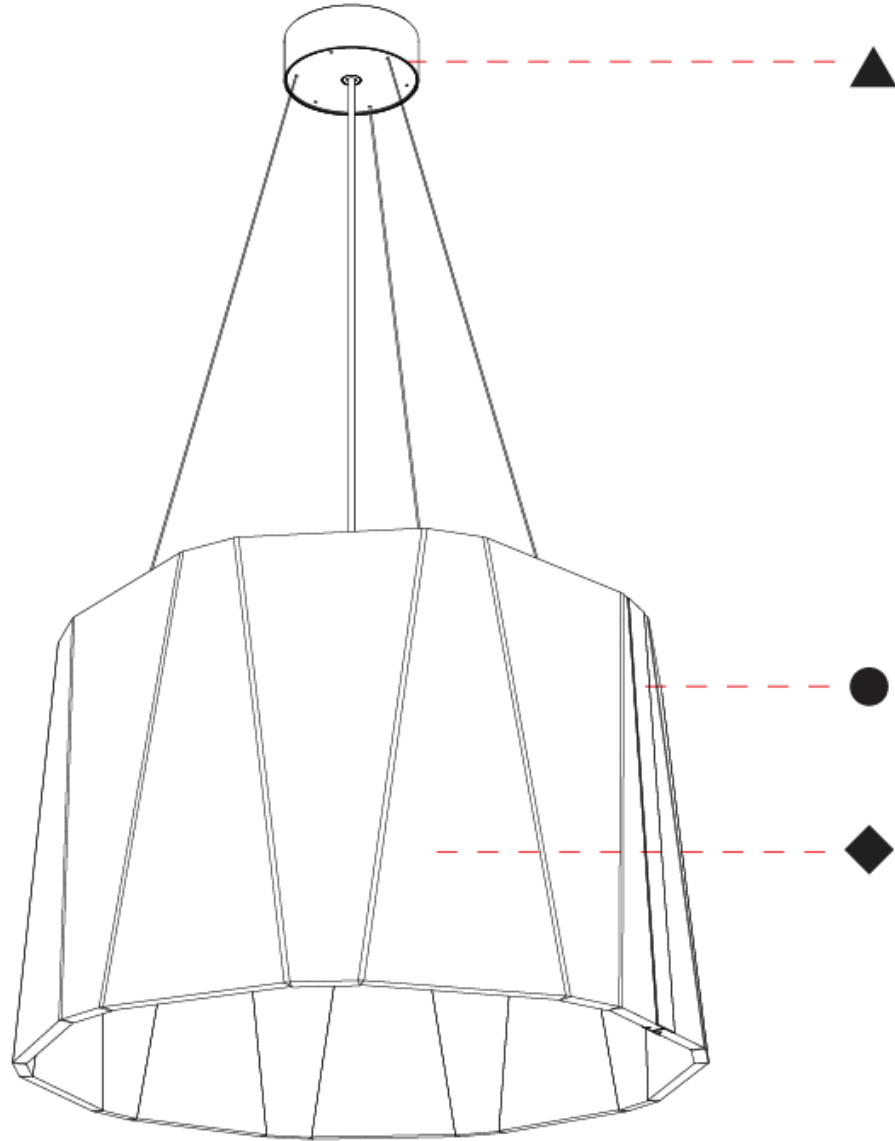

A3001059-

PROJECT	_____
TYPE	_____
SPECIFIER	_____
QUANTITY	_____
DATE	_____

A